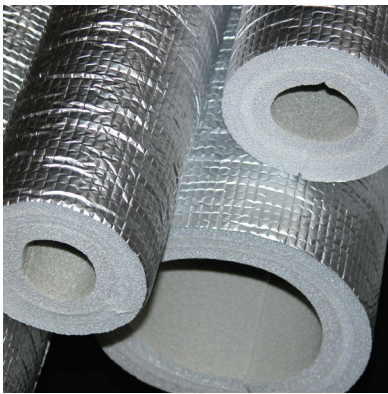

PIPE INSULATION SELECTION GUIDE

Chilled and Hot Water Piping **-70°C to +95°C**

Foil Faced **Polyethylene** Pipe Insulation
12.7mm to 355.6mm (1/2" to 14")

Pipe, Plant and Equipment **Up to +350°C**

Fibreglass Pipe Insulation
(plain, lightweight or heavy duty foil)
12.7mm to 219.1mm (1/2" to 8")